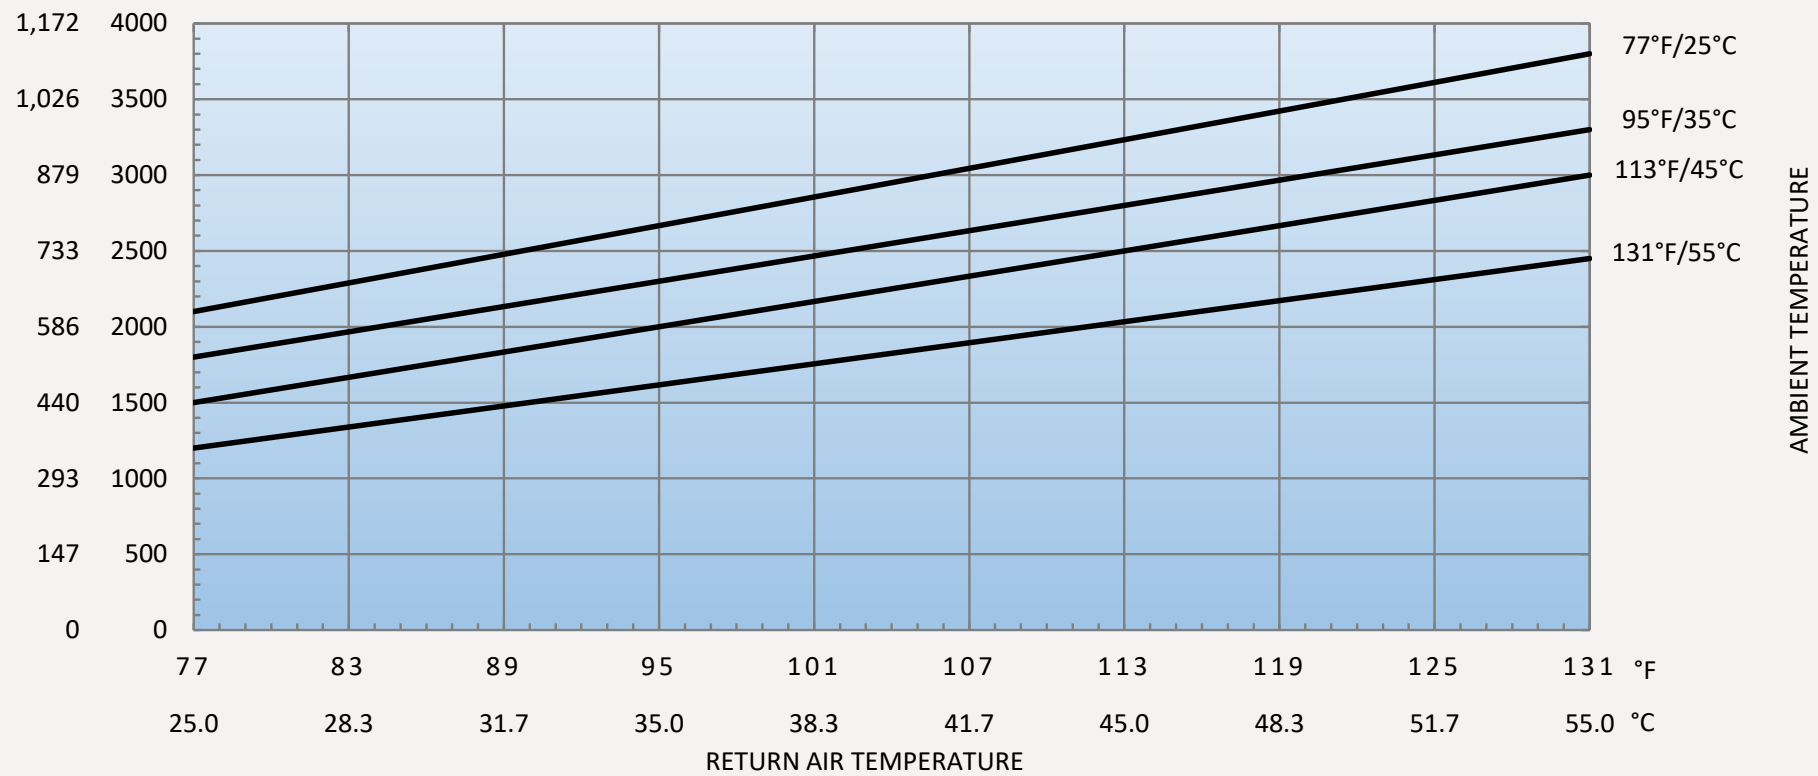

# IQ2200VS 230V/60HZ CAPACITY CHART

WATTS BTU/HR

AMBIENT TEMPERATURE