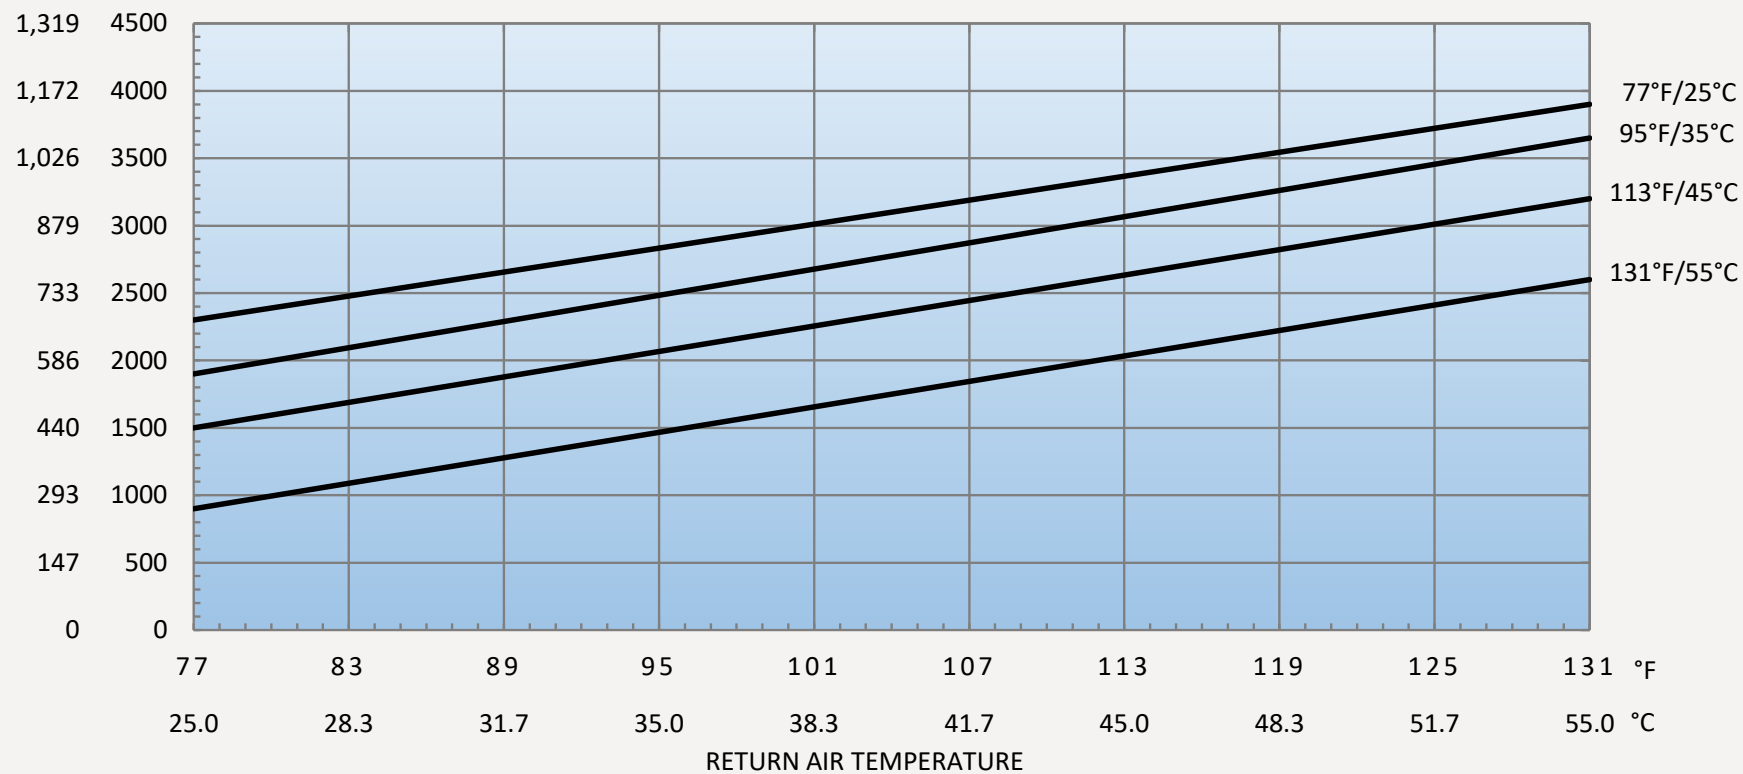

IQ2500TXS 120V/60HZ CAPACITY CHART

WATTS BTU/HR

AMBIENT TEMPERATURE