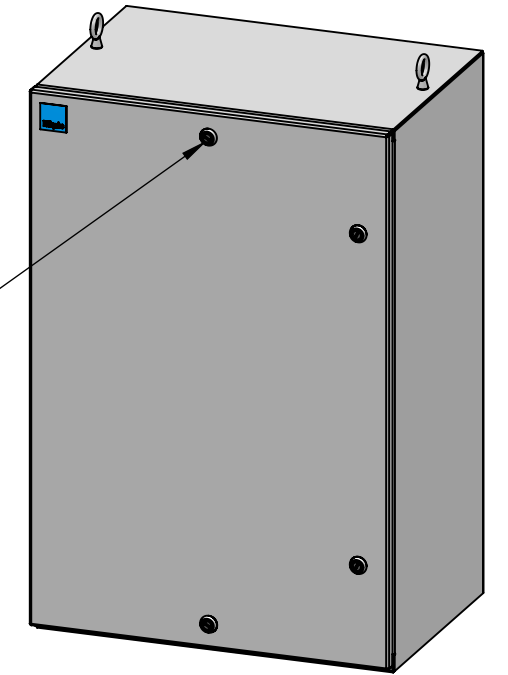

IndustriQUBE™

WALL MOUNT SINGLE BAY ENCLOSURES TYPE 12, 3R, 4, 4X AND IP66

OPTIONAL:
QUARTER TURN
LATCHES

EASILY REMOVABLE
PIN HINGES

OPTIONS:

- CONSTRUCTED OF .105" POWDER COATED CARBON STEEL, 304L, OR 316L
- CHOICE OF QUARTER TURNS OR 3 POINT LATCH
- BACK PANEL - GALVANIZED STEEL, POWDER COATED CARBON STEEL, 304L, OR 316L
- 21° SLOPED ROOF - ADDS UP TO 9.2" (234MM) IN HEIGHT